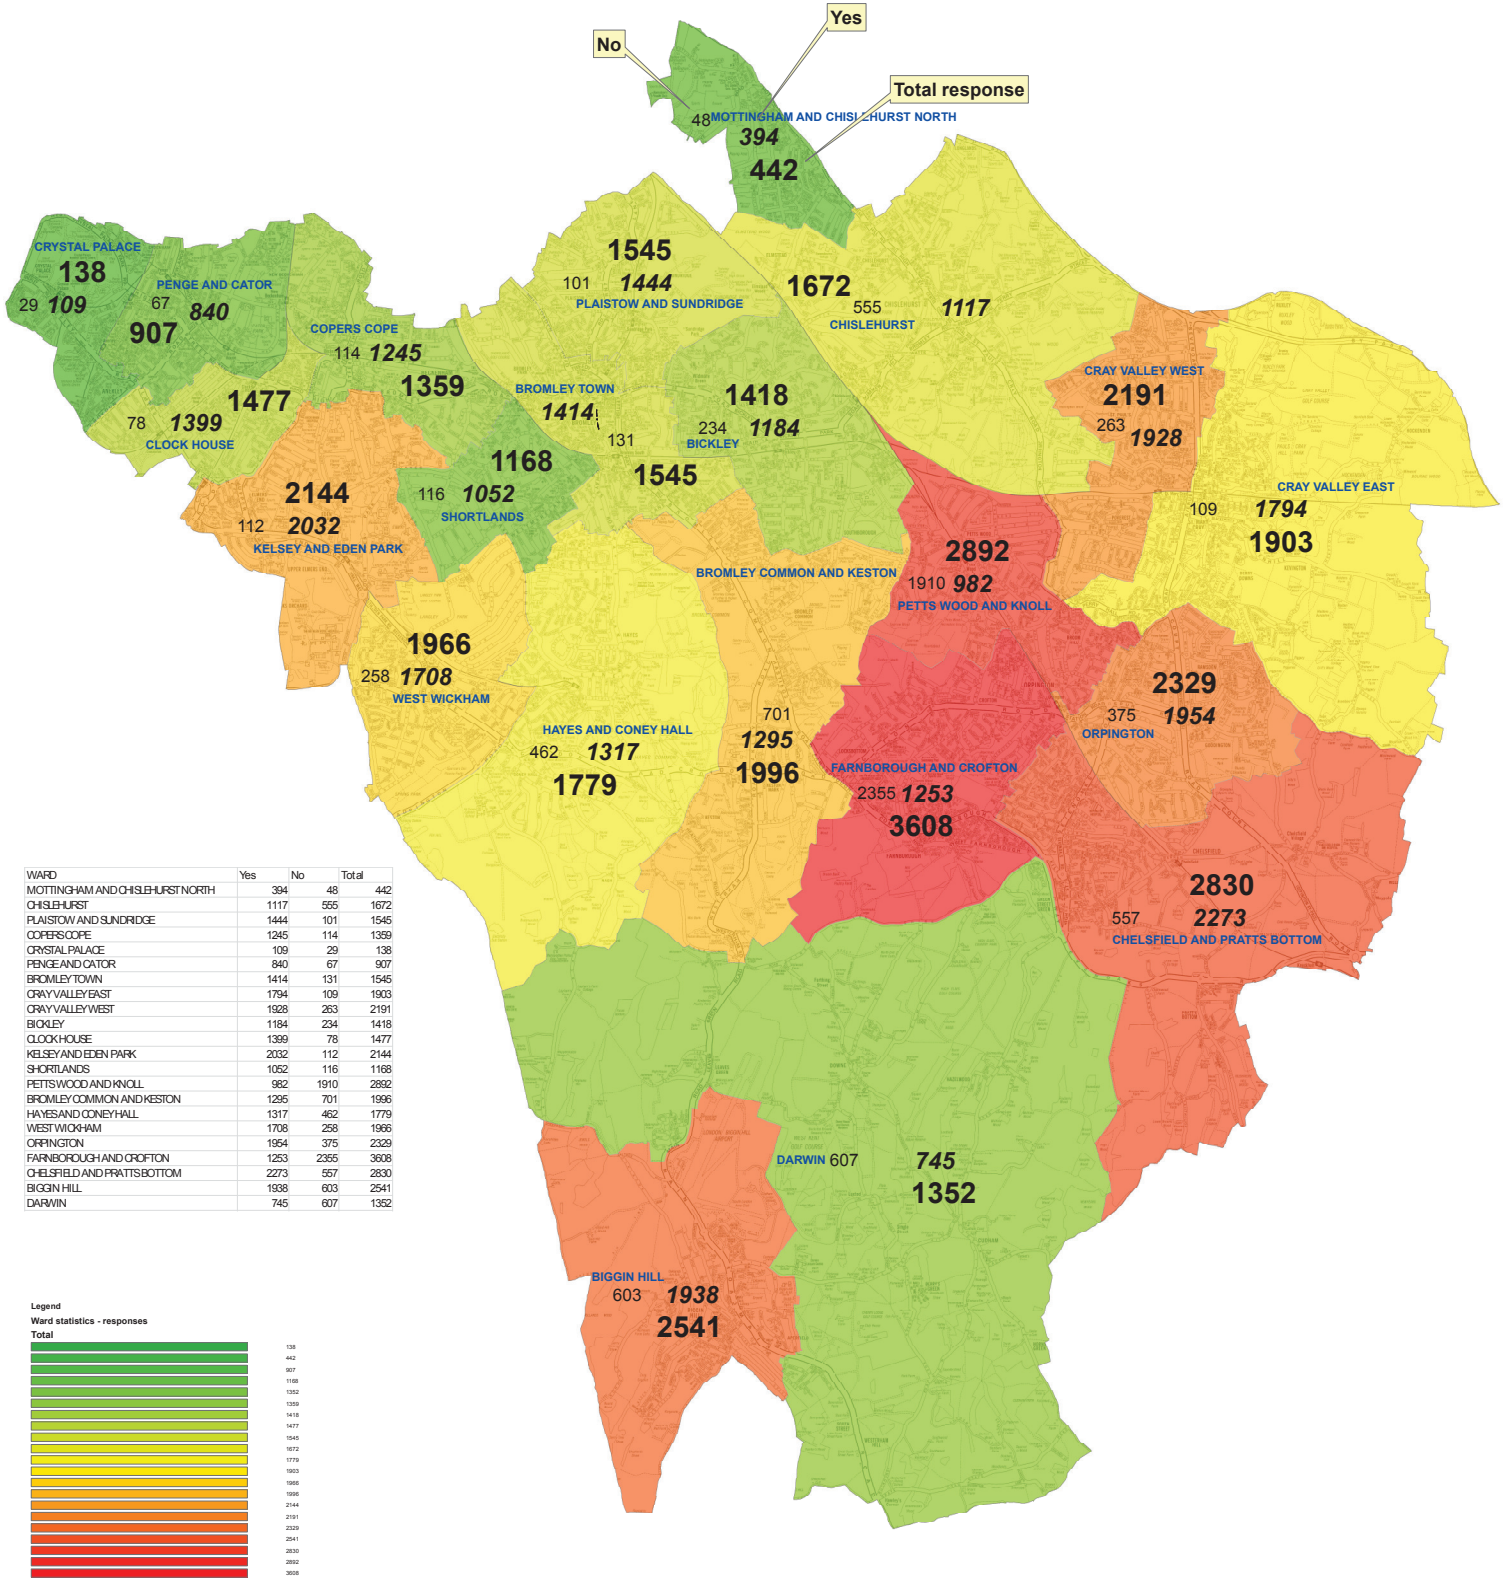

# Biggin Hill Airport Consultation Analysis

1:21,500